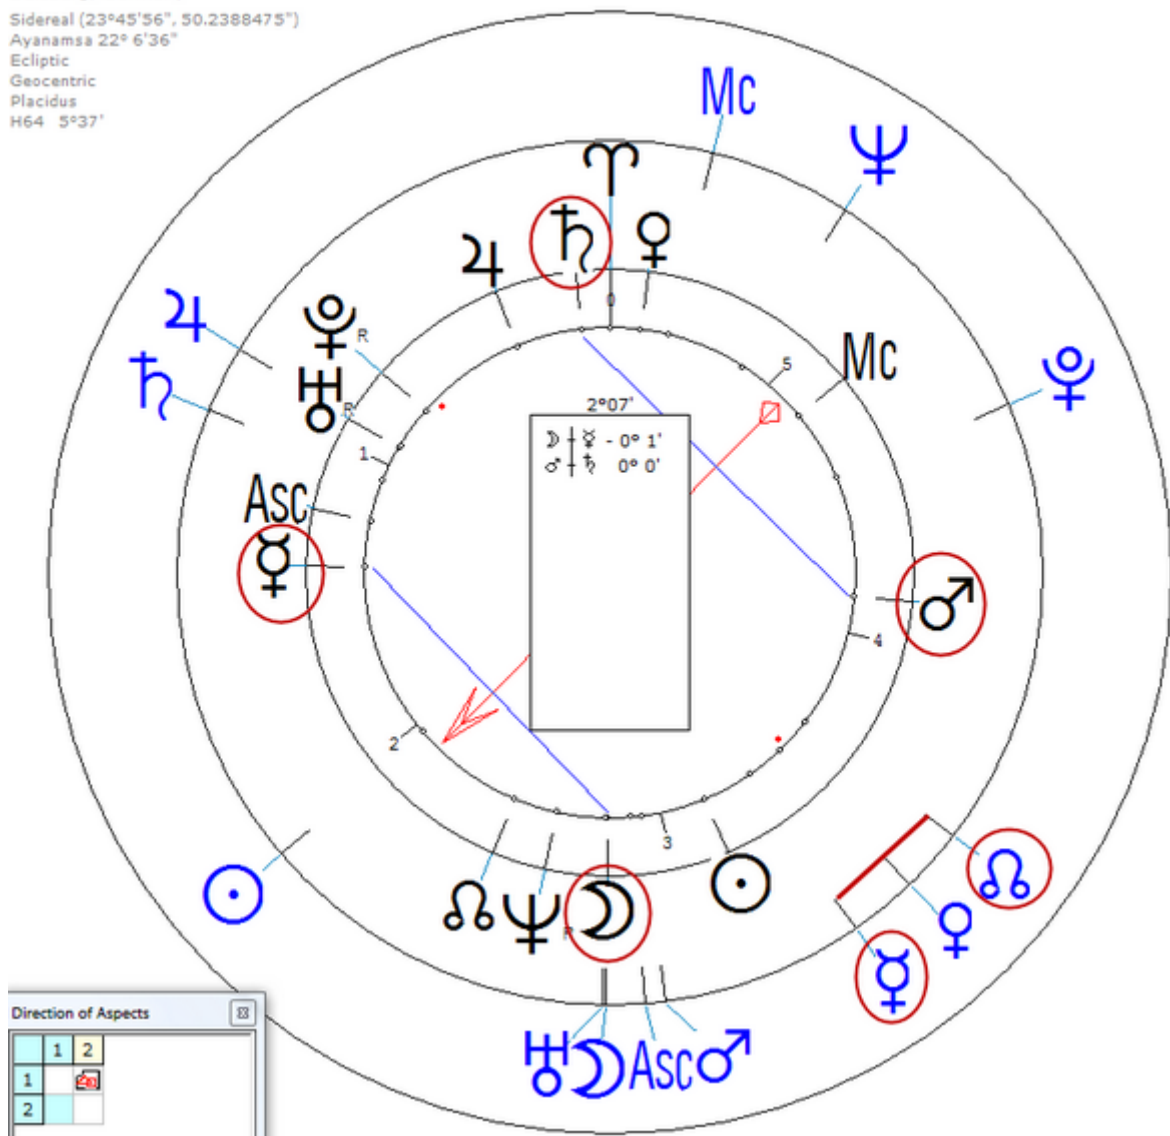

Lehmbruck, Wilhelm

4 January 1881 at 05:00 (= 05:00 AM)Duisburg, Germany, 51n25, 6e46

German artist, etcher, lithographer, poet and sculptor.

<https://www.astro.com/astro-databank/Lehmbruck,_Wilhelm>

Death by Suicide 25 March 1919 at 12:00 noon in Berlin, Germany

Progressed Lunar Return (Harmonic 64)

Lunar ♀/♁ = ☽_n/♀_n = ♂_n/♁_n

Lehmbruck, Wilhelm

4 January 1881 Tue 5:00 (GMT+0:27:04) 51n25 6e46

Duisburg, Germany

Sidereal (23°45'56", 50.2388475")

Ayanamsa 22° 6'36"

Ecliptic

Geocentric

Placidus

H64 5°37'